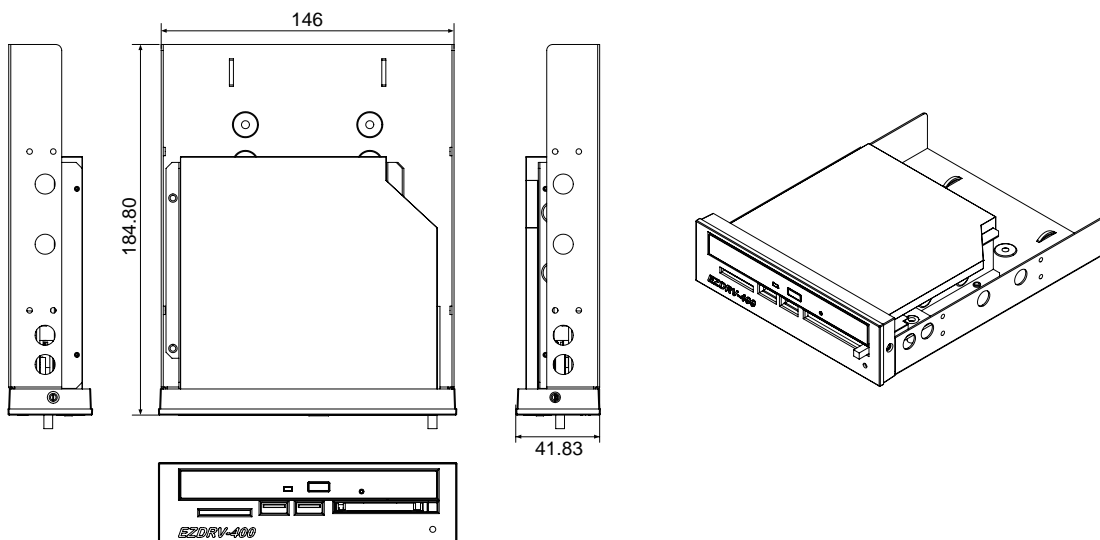

MECHANICAL DRAWING