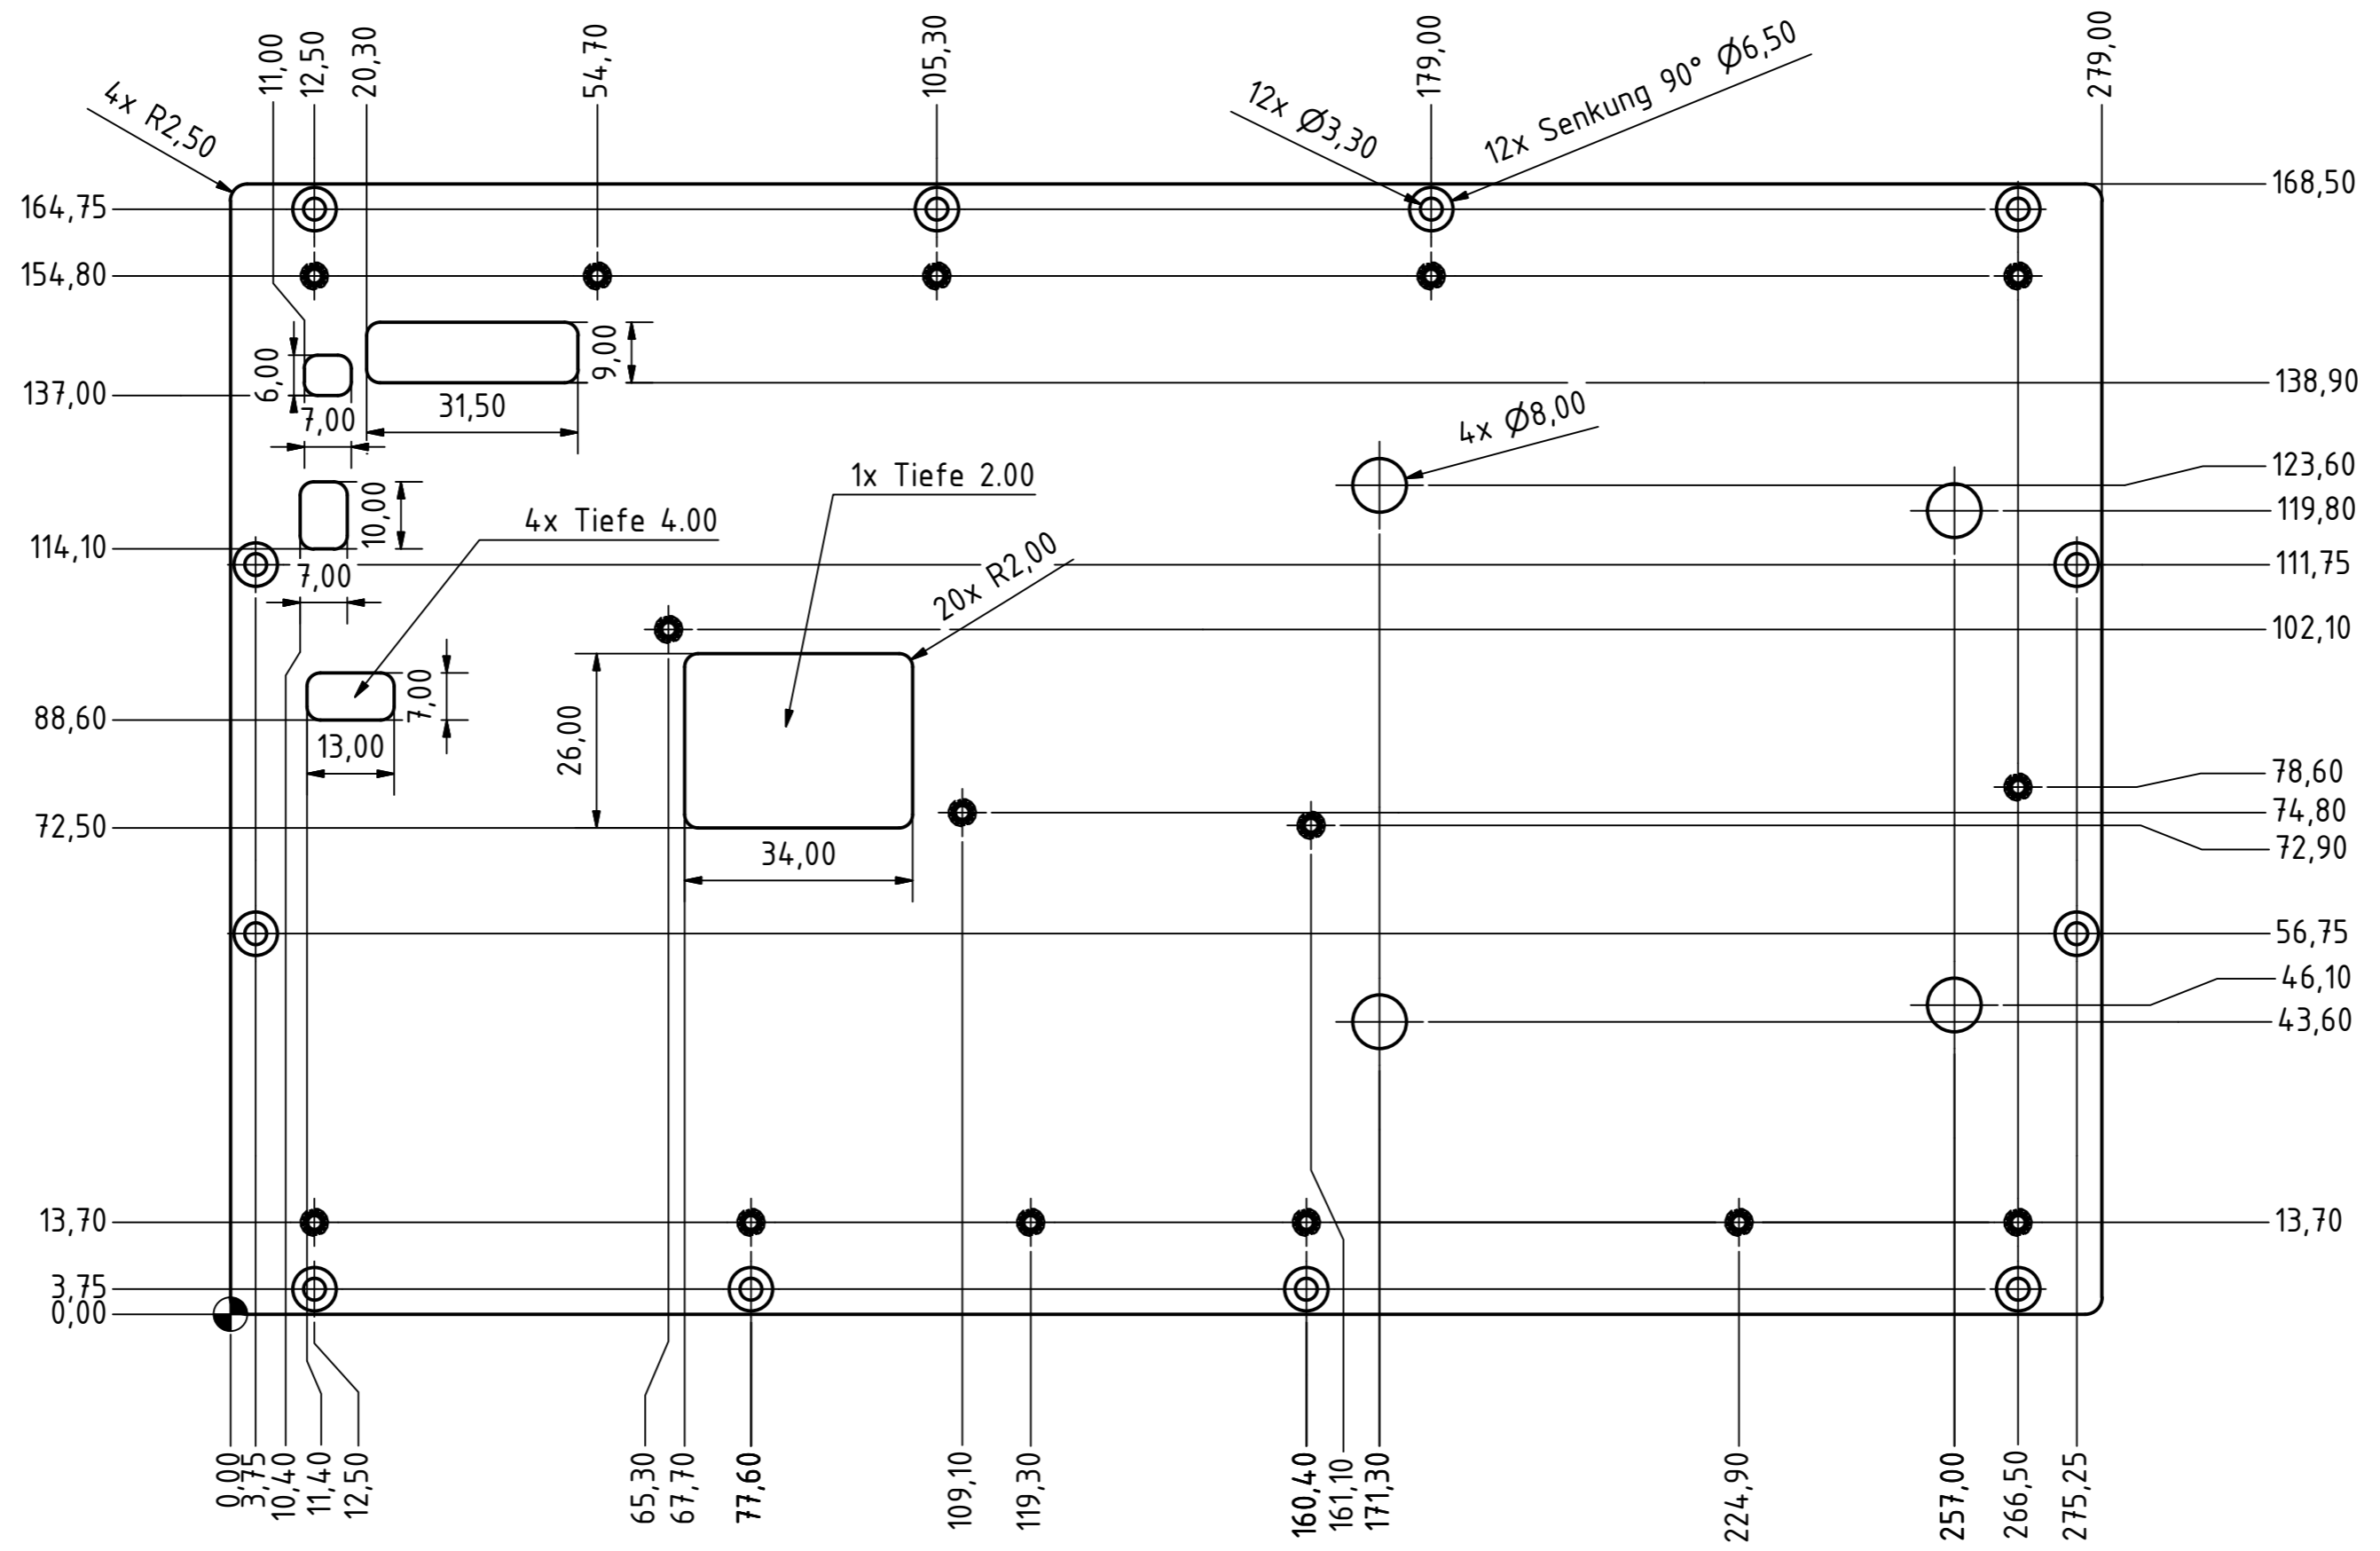

15x M2,50 (PEM FHS-M2.5-15)

A	Initial Release		Date	Name
Rev.	History	Size A2	Drawn	22.07.2013 PH
Material	Aluminium, farblos chromatiert	Scale 1:1	Checked	23.07.2013 PH
Copyright by	MPL High-Tech • Made in Switzerland		Released	23.07.2013 PH
Title PIPmount: Kühlplatte PIP_10p mit Rahmen		Page 1 of 1		
Drawing/Part Number		MEM-10212-001-A		