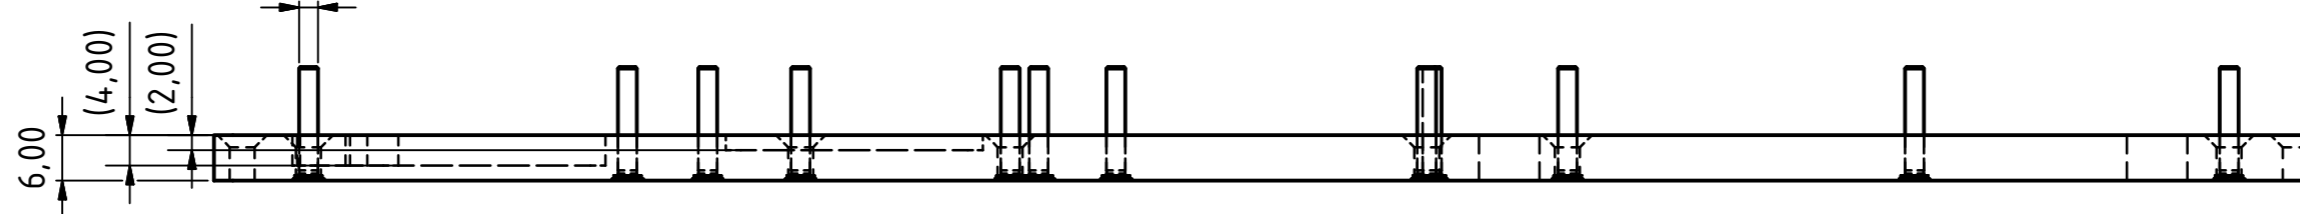

15x M2,50 (PEM FHS-M2.5-15)

A	Initial Release		Date	Name
Rev.	History	Size A2	Drawn	22.07.2013 PH
Material	Aluminium, farblos chromatiert	Scale 1:1	Checked	23.07.2013 PH
Copyright by	MPL High-Tech • Made in Switzerland		Released	23.07.2013 PH
Title PIPmount: Kühlplatte PIP_10p mit Rahmen		Page 1 of 1		
Drawing/Part Number		MEM-10212-001-A		