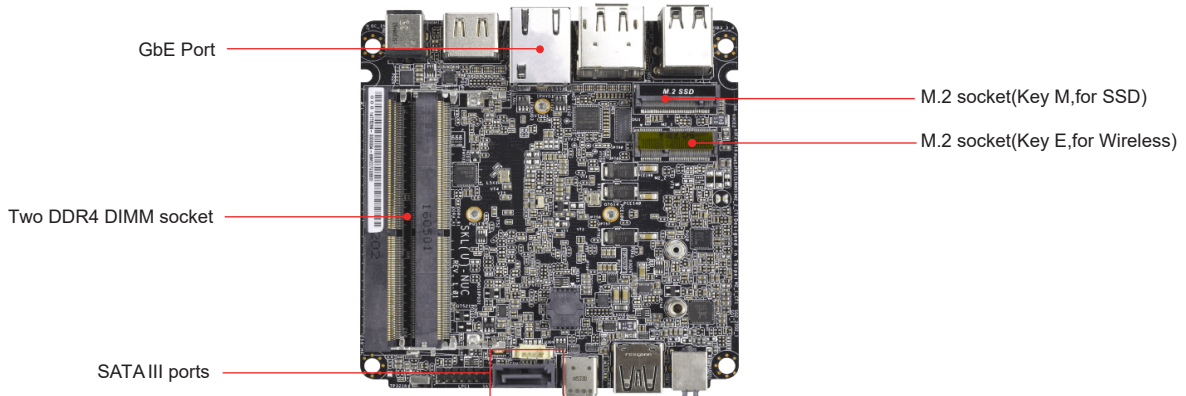

WUX-7300U / 7100U

Intel® Kaby Lake -U Core-i Processor based 4x4-inch mini PC Board with DDR4 SDRAM, Gigabit Ethernet, M.2(E & Mkey)socket, one SATA ports and 12V or 19V DC input

WUX-7300U / 7100U builds on Intel® Kaby Lake-U Core-i processor(SoC) support dual channel DDR4 memory. Support one Gigabit Ethernet port and two M.2 sock(one Key E for Wireless,one Key M for SSD), and voltage of power input from 12V or 19V.

FEATURES

- Supports Intel® Kaby Lake-U Core-i processor
- Supports DDR4-2133 non-ECC SDRAM on two SODIMM slots, up to 32GB
- Supports displays including DP and two HDMI up to UHD resolution
- Supports two M.2 (E & M Key) slot, one for SSD, one for Wireless
- Supports 12V or 19V DC power input

I/O INTERFACE

Expansion Interface	one M.2 socket (key E) support WiFi, B T, 3G & 4G
Audio	- High Definition Audio integrated in Intel SoC - Realtek ALC233 HDA codec - Audio jack with Line-out or Mic -in function on REAR I/O
Ethernet	One Intel I219LM W/ RJ45 connector on REAR I/O
Serial Port	
USB	- 3x USB 3.0 ports on REAR I/O - 1x USB 3.0 type-C port on REAR I/O