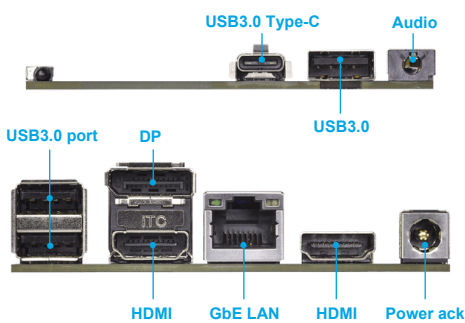

WUX-7300U / 7100U

Intel® Kaby Lake -U Core-i Processor based 4x4-inch mini PC Board with DDR4 SDRAM, Gigabit Ethernet, M.2(E & Mkey)socket, one SATA ports and 12V or 19V DC input

WUX-7300U / 7100U builds on Intel® Kaby Lake-U Core-i processor(SoC) support dual channel DDR4 memory. Support one Gigabit Ethernet port and two M.2 sock(one Key E for Wireless,one Key M for SSD), and voltage of power input from 12V or 19V.

FEATURES

- Supports Intel® Kaby Lake-U Core-i processor
- Supports DDR4-2133 non-ECC SDRAM on two SODIMM slots, up to 32GB
- Supports displays including DP and two HDMI up to UHD resolution
- Supports two M.2 (E & M Key) slot, one for SSD, one for Wireless
- Supports 12V or 19V DC power input

REAR I/O

GENERAL

Processor	Intel® 7th Gen (KabyLake-U) Core-i MCP Processors
BIOS	AMI uEFI BIOS
Memory	Support up to 32GB DDR4 2133 MH/z SDRAM on two SO-DIMM socket
Storage Devices	- 1x SATA III port - 1x M.2 Key M, for SSD
Watchdog Timer	Programmable watchdog timer, time out period from 1 sec to 255 secs.
Hardware Monitoring	Temperature (CPU & System) Voltage (CPU Vcore, 12V, 5V, 3.3V, 1.35V)

I/O INTERFACE

Expansion Interface	one M.2 socket (key E) support WiFi, B T, 3G & 4G
Audio	- High Definition Audio integrated in Intel SoC - Realtek ALC233 HDA codec - Audio jack with Line-out or Mic -in function on REAR I/O
Ethernet	One Intel I219LM W/ RJ45 connector on REAR I/O
Serial Port	
USB	- 3x USB 3.0 ports on REAR I/O - 1x USB 3.0 type-C port on REAR I/O

DISPLAY

Others	
Graphic Controller	Intel® HD 620 graphics supports DirectX 12, OpenGL 4.5

Mechanical & Environment